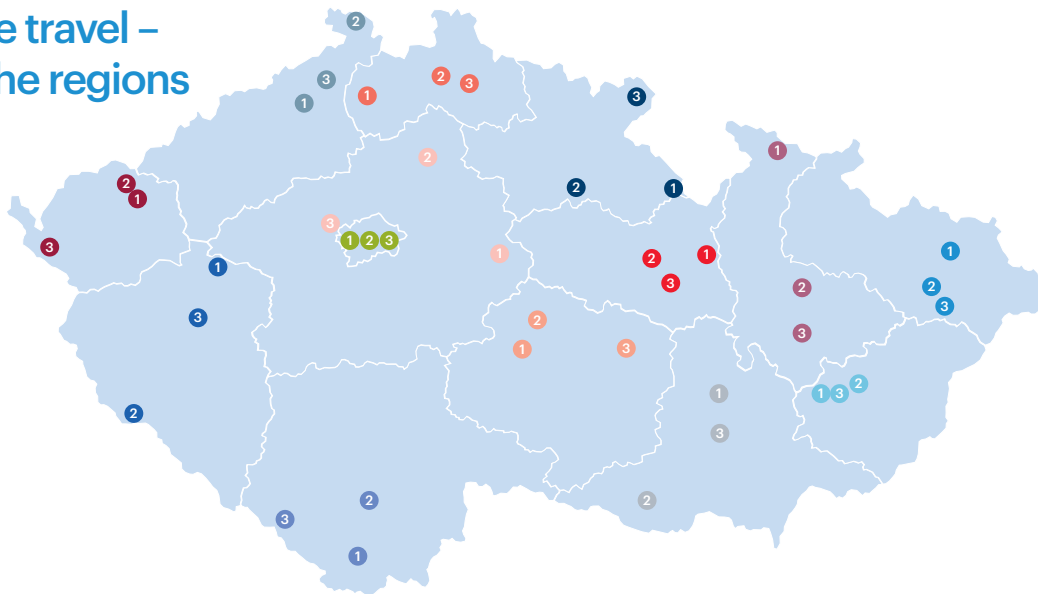

## Fun Transport

	Name of attraction	Region	In th.*	%23/22
1	Petřín Funicular Railway, Prague-Malá Strana	Prague	1,915.7	12 %
2	Funicular at Prague Zoo, Prague-Troja	Prague	305.6	-3 %
3	Sněžka Funicular, Pec pod Sněžkou	Hradec Králové Reg.	265.5	106 %
4	Zbojník Cable Car, Bílá	Moravian-Silesian Reg.	89.2	-36 %
5	Pustevny Cable Car, Trojanovice	Moravian-Silesian Reg.	78.0	-7 %

\* registered number of paying and non-paying visitors (based on indicator D12)

Znojmo

# Barrier-free travel – tips from the regions

## Prague

Name of attraction	Accessible for
1 Basilica of St. Margaret, Prague-Břevnov	♿ ♿WC ♿
2 Observatory Ďáblice, Prague-Ďáblice	♿ ♿WC ♿
3 Sea World - Main Exhibition, Prague-Bubeneč	♿ ♿