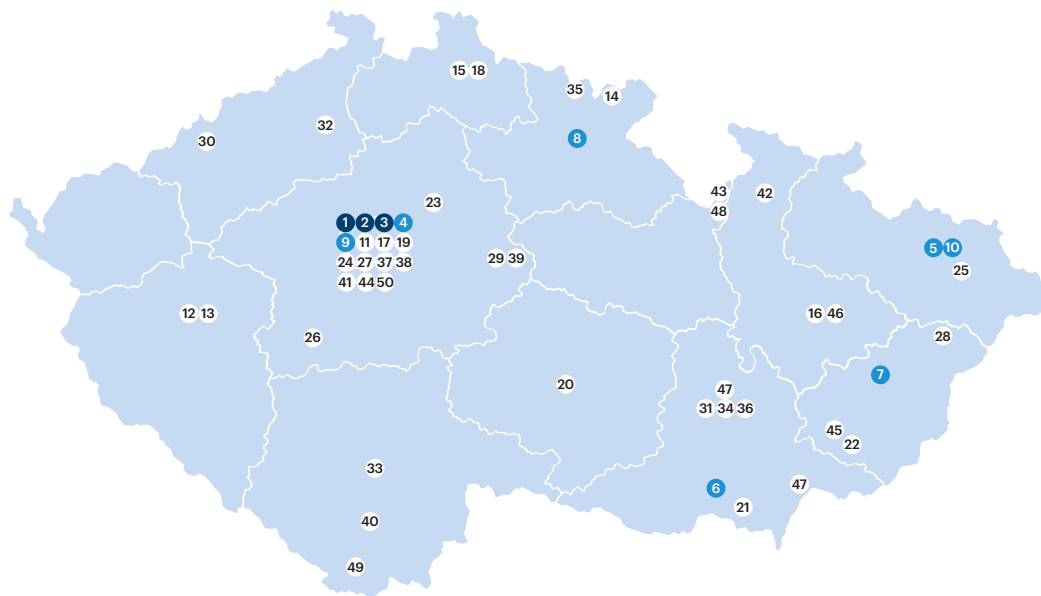

## TOP 50

Name of attraction	In th.*	%23/22	Region	Category
1 Prague Castle, Prague-Hradčany	2,191.8	54 %	Prague	Castles and Châteaux
2 Petřín Funicular Railway, Prague-Malá Strana	1,915.7	12 %	Prague	Fun Transport
3 Prague Zoo, Prague-Troja	1,358.3	-4 %	Prague	Zoos, Gardens and Aquariums
4 AquaPalace Prague, Čestlice	1,105.0	14 %	Central Bohemian Region	Entertainment Tourist Attractions
5 Lower Vítkovice, Ostrava	891.7	0 %	Moravian-Silesian Region	Science and Technology
6 Aqualand Moravia, Pasohlávky	837.1	15 %	South Moravian Region	Entertainment Tourist Attractions
7 Zlín Zoo, Zlín	770.7	-3 %	Zlín Region	Zoos, Gardens and Aquariums
8 Safari Park Dvůr Králové, Dvůr Králové nad Labem	673.0	1 %	Hradec Králové Region	Zoos, Gardens and Aquariums
9 Petřín Lookout Tower, Prague-Malá Strana	643.1	21 %	Prague	Towers and Vantage Points
10 Ostrava Zoo, Ostrava	612.5	1 %	Moravian-Silesian Region	Zoos, Gardens and Aquariums
11 Old Town Hall, Prague-Staré Město	560.8	46 %	Prague	Other Tourist Attractions
12 Pilsner Urquell Brewery, Pilsen	527.9	13 %	Pilsen Region	Science and Technology
13 Pilsen Zoo, Pilsen	496.7	-3 %	Pilsen Region	Zoos, Gardens and Aquariums
14 Adršpach Rocks, Adršpach	488.0	22 %	Hradec Králové Region	Natural Tourist Attractions
15 iQPARK and iQLANDIA, Liberec	484.9	5 %	Liberec Region	Science and Technology
16 Olomouc Zoo, Olomouc	417.0	2 %	Olomouc Region	Zoos, Gardens and Aquariums
17 Prague Botanical Garden, Prague-Troja	412.9	2 %	Prague	Zoos, Gardens and Aquariums
18 Liberec Zoo, Liberec	409.6	-7 %	Liberec Region	Zoos, Gardens and Aquariums
19 Petřín Mirror Maze, Prague-Malá Strana	378.5	18 %	Prague	Entertainment Tourist Attractions
20 Jihlava Zoo, Jihlava	354.7	0 %	Vysočina Region	Zoos, Gardens and Aquariums
21 Lednice Chateau, Lednice	349.1	7 %	South Moravian Region	Castles and Châteaux
22 Aquapark Uherské Hradiště, Uherské Hradiště	335.7	-2 %	Zlín Region	Entertainment Tourist Attractions
23 Park Mirakulum, Milovice	320.8	19 %	Central Bohemian Region	Entertainment Tourist Attractions
24 Railway Kingdom, Prague-Smíchov	320.2	20 %	Prague	Entertainment Tourist Attractions
25 Lysá Hora Mountain, Krásná	320.0	47 %	Moravian-Silesian Region	Natural Tourist Attractions
26 Pilgrimage Site Holy Mountain with Church of the Assumption of the Virgin Mary, Příbram	310.5	-	Central Bohemian Region	Sacral Monuments
27 Funicular at Prague Zoo, Prague-Troja	305.6	-3 %	Prague	Fun Transport
28 Wallachian Open Air Museum, Rožnov pod Radhoštěm	305.1	-9 %	Zlín Region	Folk Culture
29 Sedlec Area, Kutná Hora	290.9	27 %	Central Bohemian Region	Sacral Monuments
30 Chomutov Zoo Park, Chomutov	289.1	17 %	Ústí nad Labem Region	Zoos, Gardens and Aquariums
31 VIDA! Science Centre, Brno	282.6	57 %	South Moravian Region	Science and Technology
32 Terezin Memorial, Terezín	281.4	51 %	Ústí nad Labem Region	Site of Reverence
33 South Bohemia Zoo, Hluboká nad Vltavou	281.2	1 %	South Bohemian Region	Zoos, Gardens and Aquariums
34 Brno Observatory and Planetarium, Brno	268.3	81 %	South Moravian Region	Science and Technology
35 Sněžka Funicular, Pec pod Sněžkou	265.5	106 %	Hradec Králové Region	Fun Transport
36 Brno Zoo, Brno	262.1	-19 %	South Moravian Region	Zoos, Gardens and Aquariums
37 Municipal House in Prague, Prague-Staré Město	261.0	29 %	Prague	Architecture
38 Old-New Synagogue, Prague-Josefov	251.4	37 %	Prague	Sacral Monuments
39 Church of St. Barbara, Kutná Hora	249.5	25 %	Central Bohemian Region	Sacral Monuments
40 State Castle and Chateau Český Krumlov, Český Krumlov	243.2	23 %	South Bohemian Region	Castles and Châteaux
41 National Technical Museum, Prague-Holešovice	239.0	0 %	Prague	Science and Technology
42 Losiny Thermal Spa, Velké Losiny	225.9	2 %	Olomouc Region	Entertainment Tourist Attractions
43 Sky Bridge 721, Dolní Morava	223.0	-20 %	Pardubice Region	Entertainment Tourist Attractions
44 Strahov Monastery, Prague-Strahov	220.6	100 %	Prague	Sacral Monuments
45 Velehrad Basilica, Velehrad	213.2	-11 %	Zlín Region	Sacral Monuments
46 Olomouc Aquapark, Olomouc	212.2	5 %	Olomouc Region	Entertainment Tourist Attractions
47 Punkva Caves and Macocha Gorge, Vavřinec	210.3	11 %	South Moravian Region	Natural Tourist Attractions
48 Sky Walk, Dolní Morava	208.0	-20 %	Pardubice Region	Entertainment Tourist Attractions
49 Lipno Treetop Walkway, Lipno	205.0	2 %	South Bohemian Region	Entertainment Tourist Attractions
50 Trade Fair Palace, Prague-Holešovice	204.0	15 %	Prague	Museums and Galleries