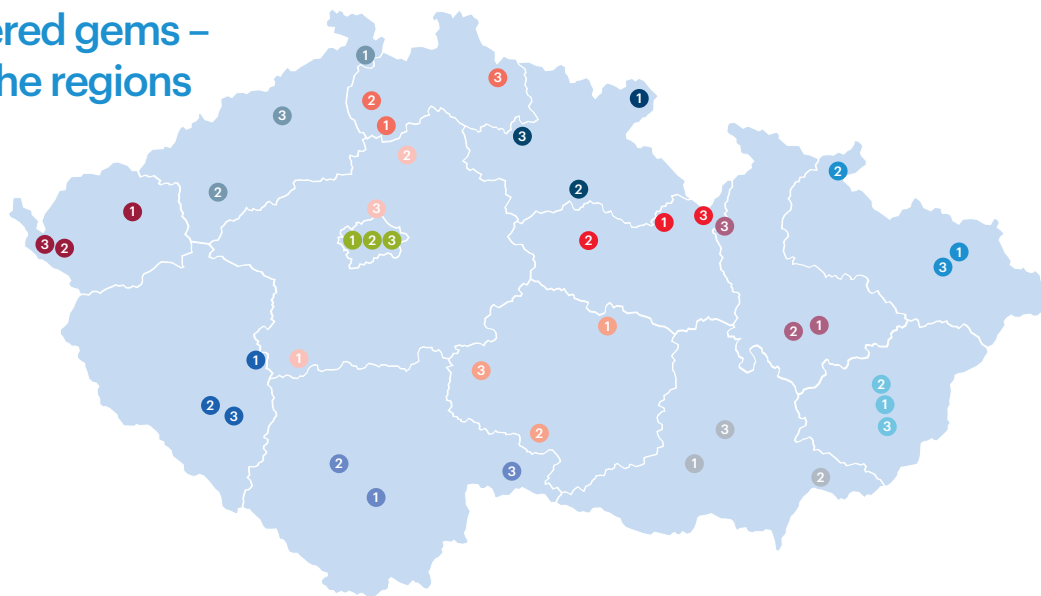

Undiscovered gems – tips from the regions

Prague

Name of attraction	In th.*
1 Villa Rothmayer, Prague-Břevnov	3.1
2 Josef Sudek Gallery, Prague-Hradčany	1.4
3 Villa Bilek, Prague-Hradčany	9.3

Central Bohemian Region

Name of attraction	In th.*
1 Březnice Château, Březnice	11.7
2 Eduard Štorch Living Museum in Lobeč, Lobeč	0.9
3 Memorial of National Oppression and Resistance Panenské Břežany, Panenské Břežany	6.6

South Bohemian Region

Name of attraction	In th.*
1 Experiential Tour of the Samson Brewery, České Budějovice	0.3
2 Fishing Museum Vodňany, Vodňany	5.3
3 Water Sawmill Penikov, Český Rudolec	0.7

Pilsen Region

Name of attraction	In th.*
1 Atom Museum, Míšov	5.0
2 Červené Poříčí Château, Červené Poříčí	2.2
3 František Křížík Museum, Plánice	1.3

Karlovy Vary Region

Name of attraction	In th.*
1 Imperial Baths, Karlovy Vary	52.6
2 Ethnographic Exposition at the Cheb Farmhouse in Milíkov, Milíkov	2.2
3 Cheb Castle, Cheb	59.3

Ústí nad Labem Region

Name of attraction	In th.*
1 Tolštejn Castle, Jiřetín pod Jedlovou	22.3
2 Meder House, Žatec	3.7
3 Osek Monastery, Osek	7.7

Liberec Region

Name of attraction	In th.*
1 Doksy Château, Doksy	9.3
2 Geography Museum and Gallery in Česká Lípa, Česká Lípa	8.1
3 Lookout Tower U Borovice, Roprechtice	7.3

Hradec Králové Region

Name of attraction	In th.*
1 Wooden Cemetery Church of Our Lady, Broumov	0.2
2 Museum of Joinery by Jaroslav Tománek, Praskačka	0.4
3 Paleopark Balka, Nová Paka	-

Pardubice Region

Name of attraction	In th.*
1 Žamberk City Museum, Žamberk	2.6
2 Zámek Nasavrky, Nasavrky	0.9
3 Vojenské muzeum Lichkov, Lichkov	0.9

Vysočina Region

Name of attraction	In th.*
1 Gallery at Milovská Huť, České Milovy	1.1
2 Permanent Exhibition of Míla Doležalová, Telč	4.1
3 Červená Řečice Château, Červená Řečice	10.1

South Moravian Region

Name of attraction	In th.*
1 Bohutice Château, Bohutice	1.9
2 Strážnice Château, Strážnice	5.7
3 Interactive Exhibition at the Institute of the Memory of Nations Brno, Brno	3.4

Olomouc Region

Name of attraction	In th.*
1 Přáslavice Bunker, Přáslavice	5.0
2 Plumlov Château, Plumlov	23.0
3 Lookout Place Háječek, Zborov	4.6

Zlín Region

Name of attraction	In th.*
1 Tomáš Baťa Memorial, Zlín	11.6
2 Šach Synagogue in Holešov, Holešov	3.3
3 Jan Amos Comenius Museum in Uherský Brod, Uherský Brod	19.0

Moravian-Silesian Region

Name of attraction	In th.*
1 Futureum, Ostrava	10.2
2 Osoblaž Narrow Gauge Railway, Třemešná ve Slezsku	6.7
3 Petra Kvitova Hall of Fame, Fulnek	0.9

* registered number of paying and non-paying visitors (based on indicator D12)